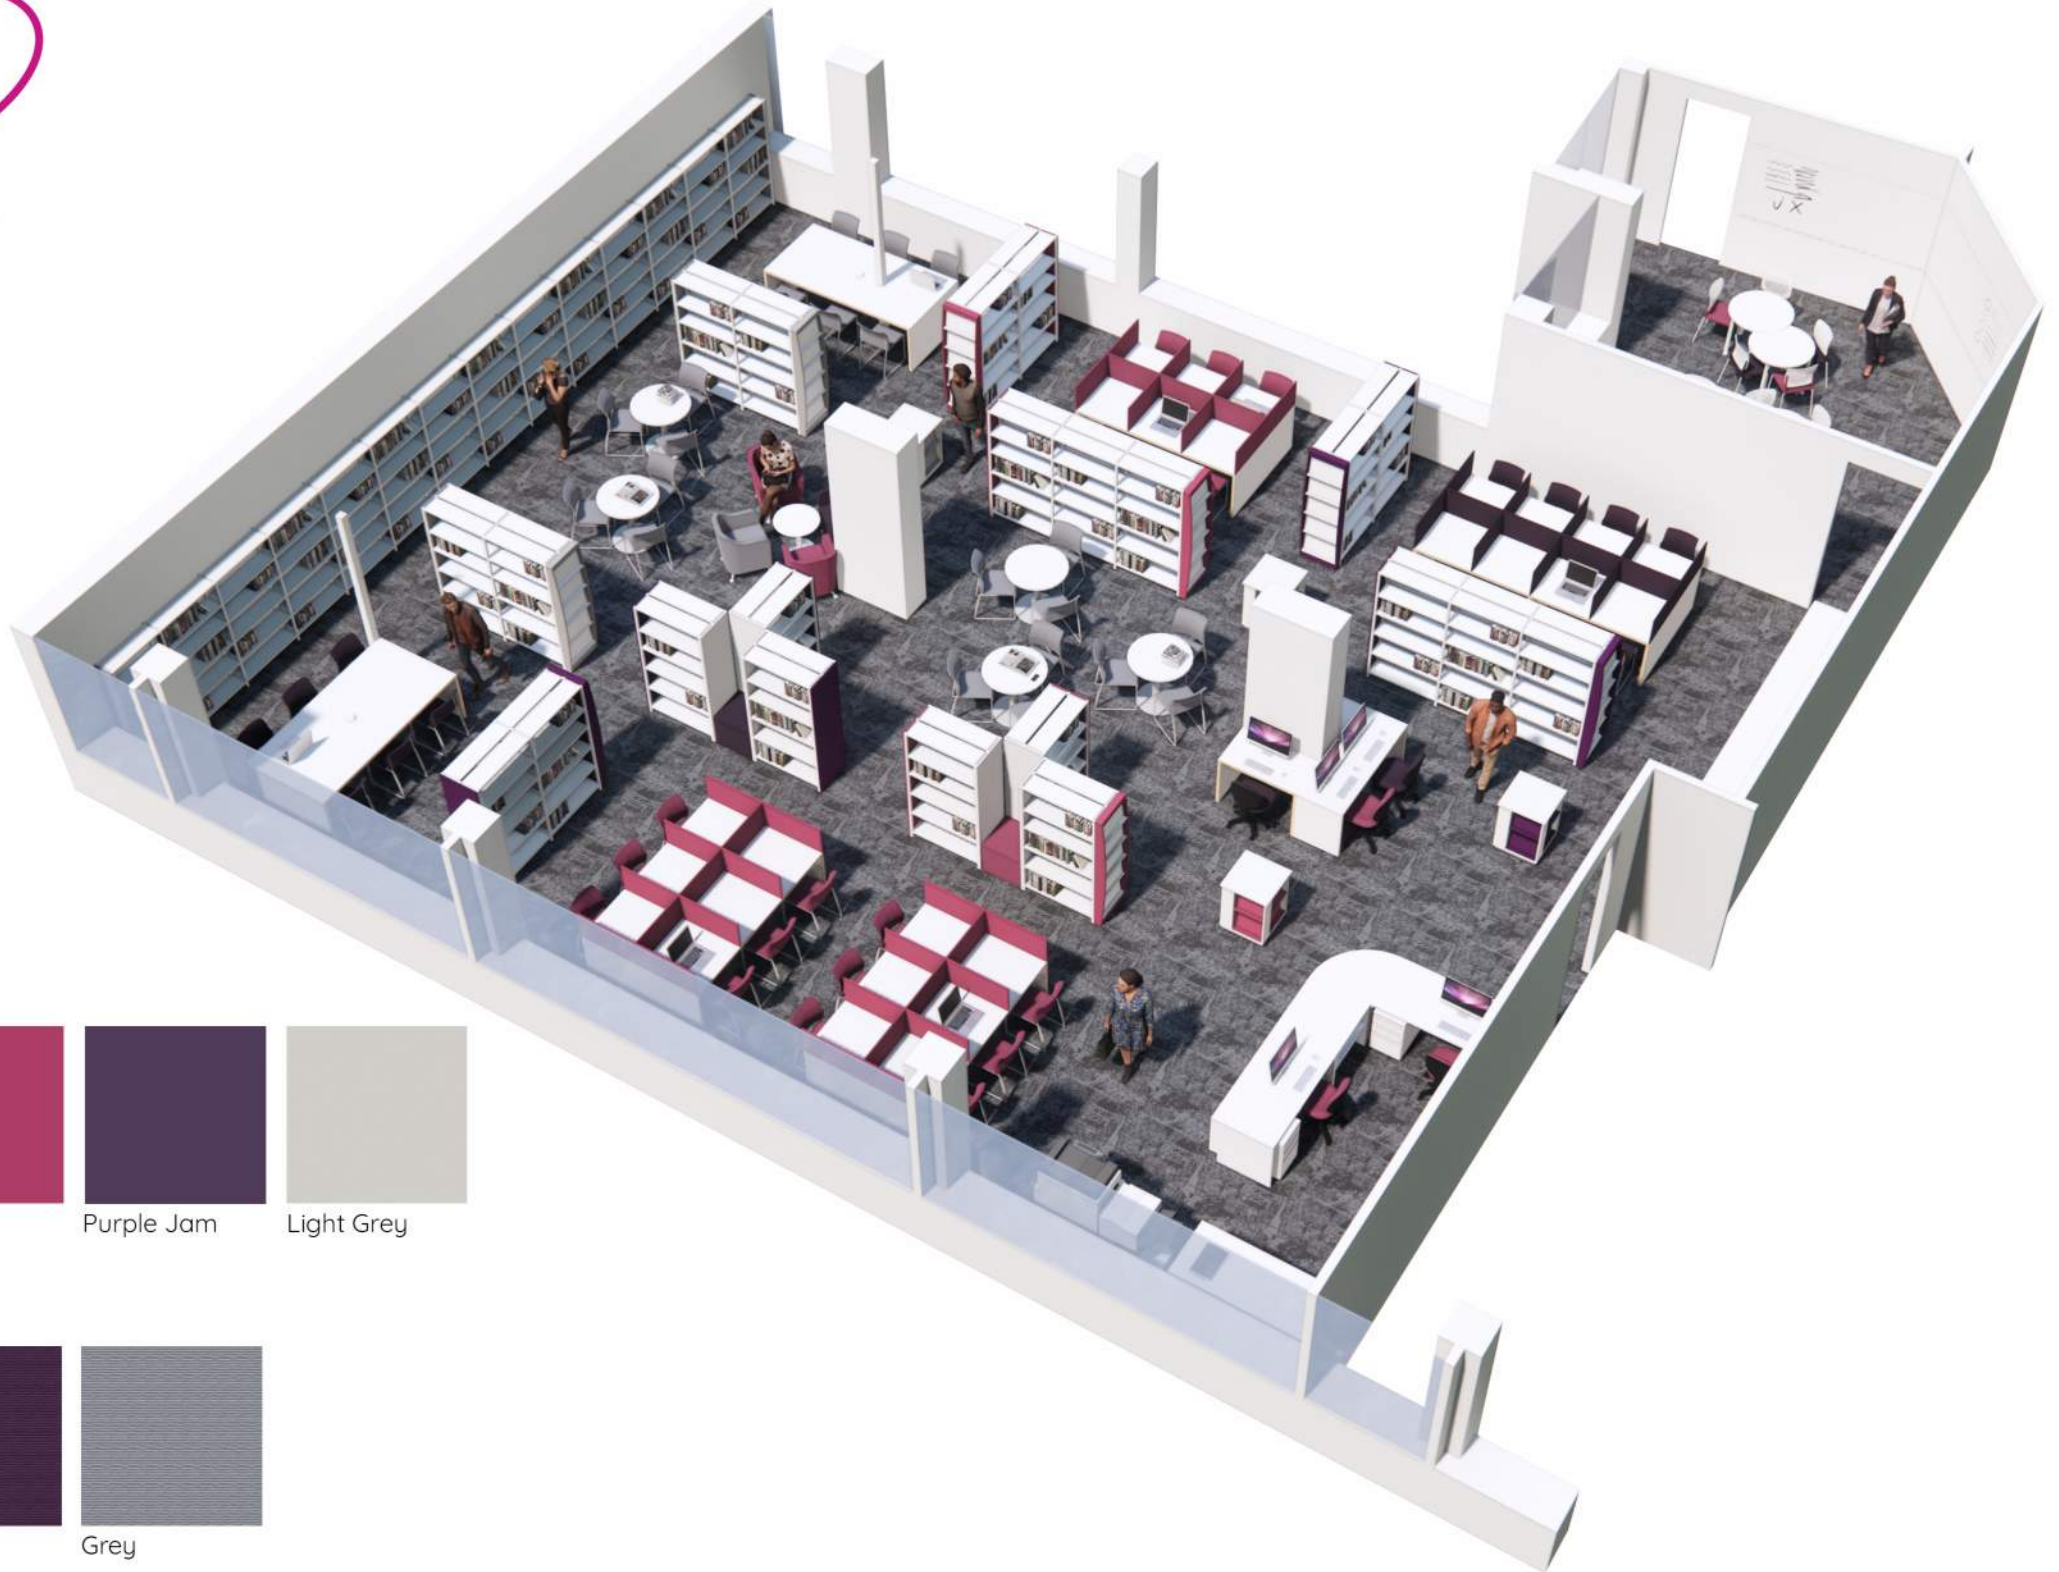

Complete, inspired design solutions

MFC Finishes

White Fuchsia Purple Jam Light Grey

Furniture Fabrics

Camira Canopy

Petal Berry Grey